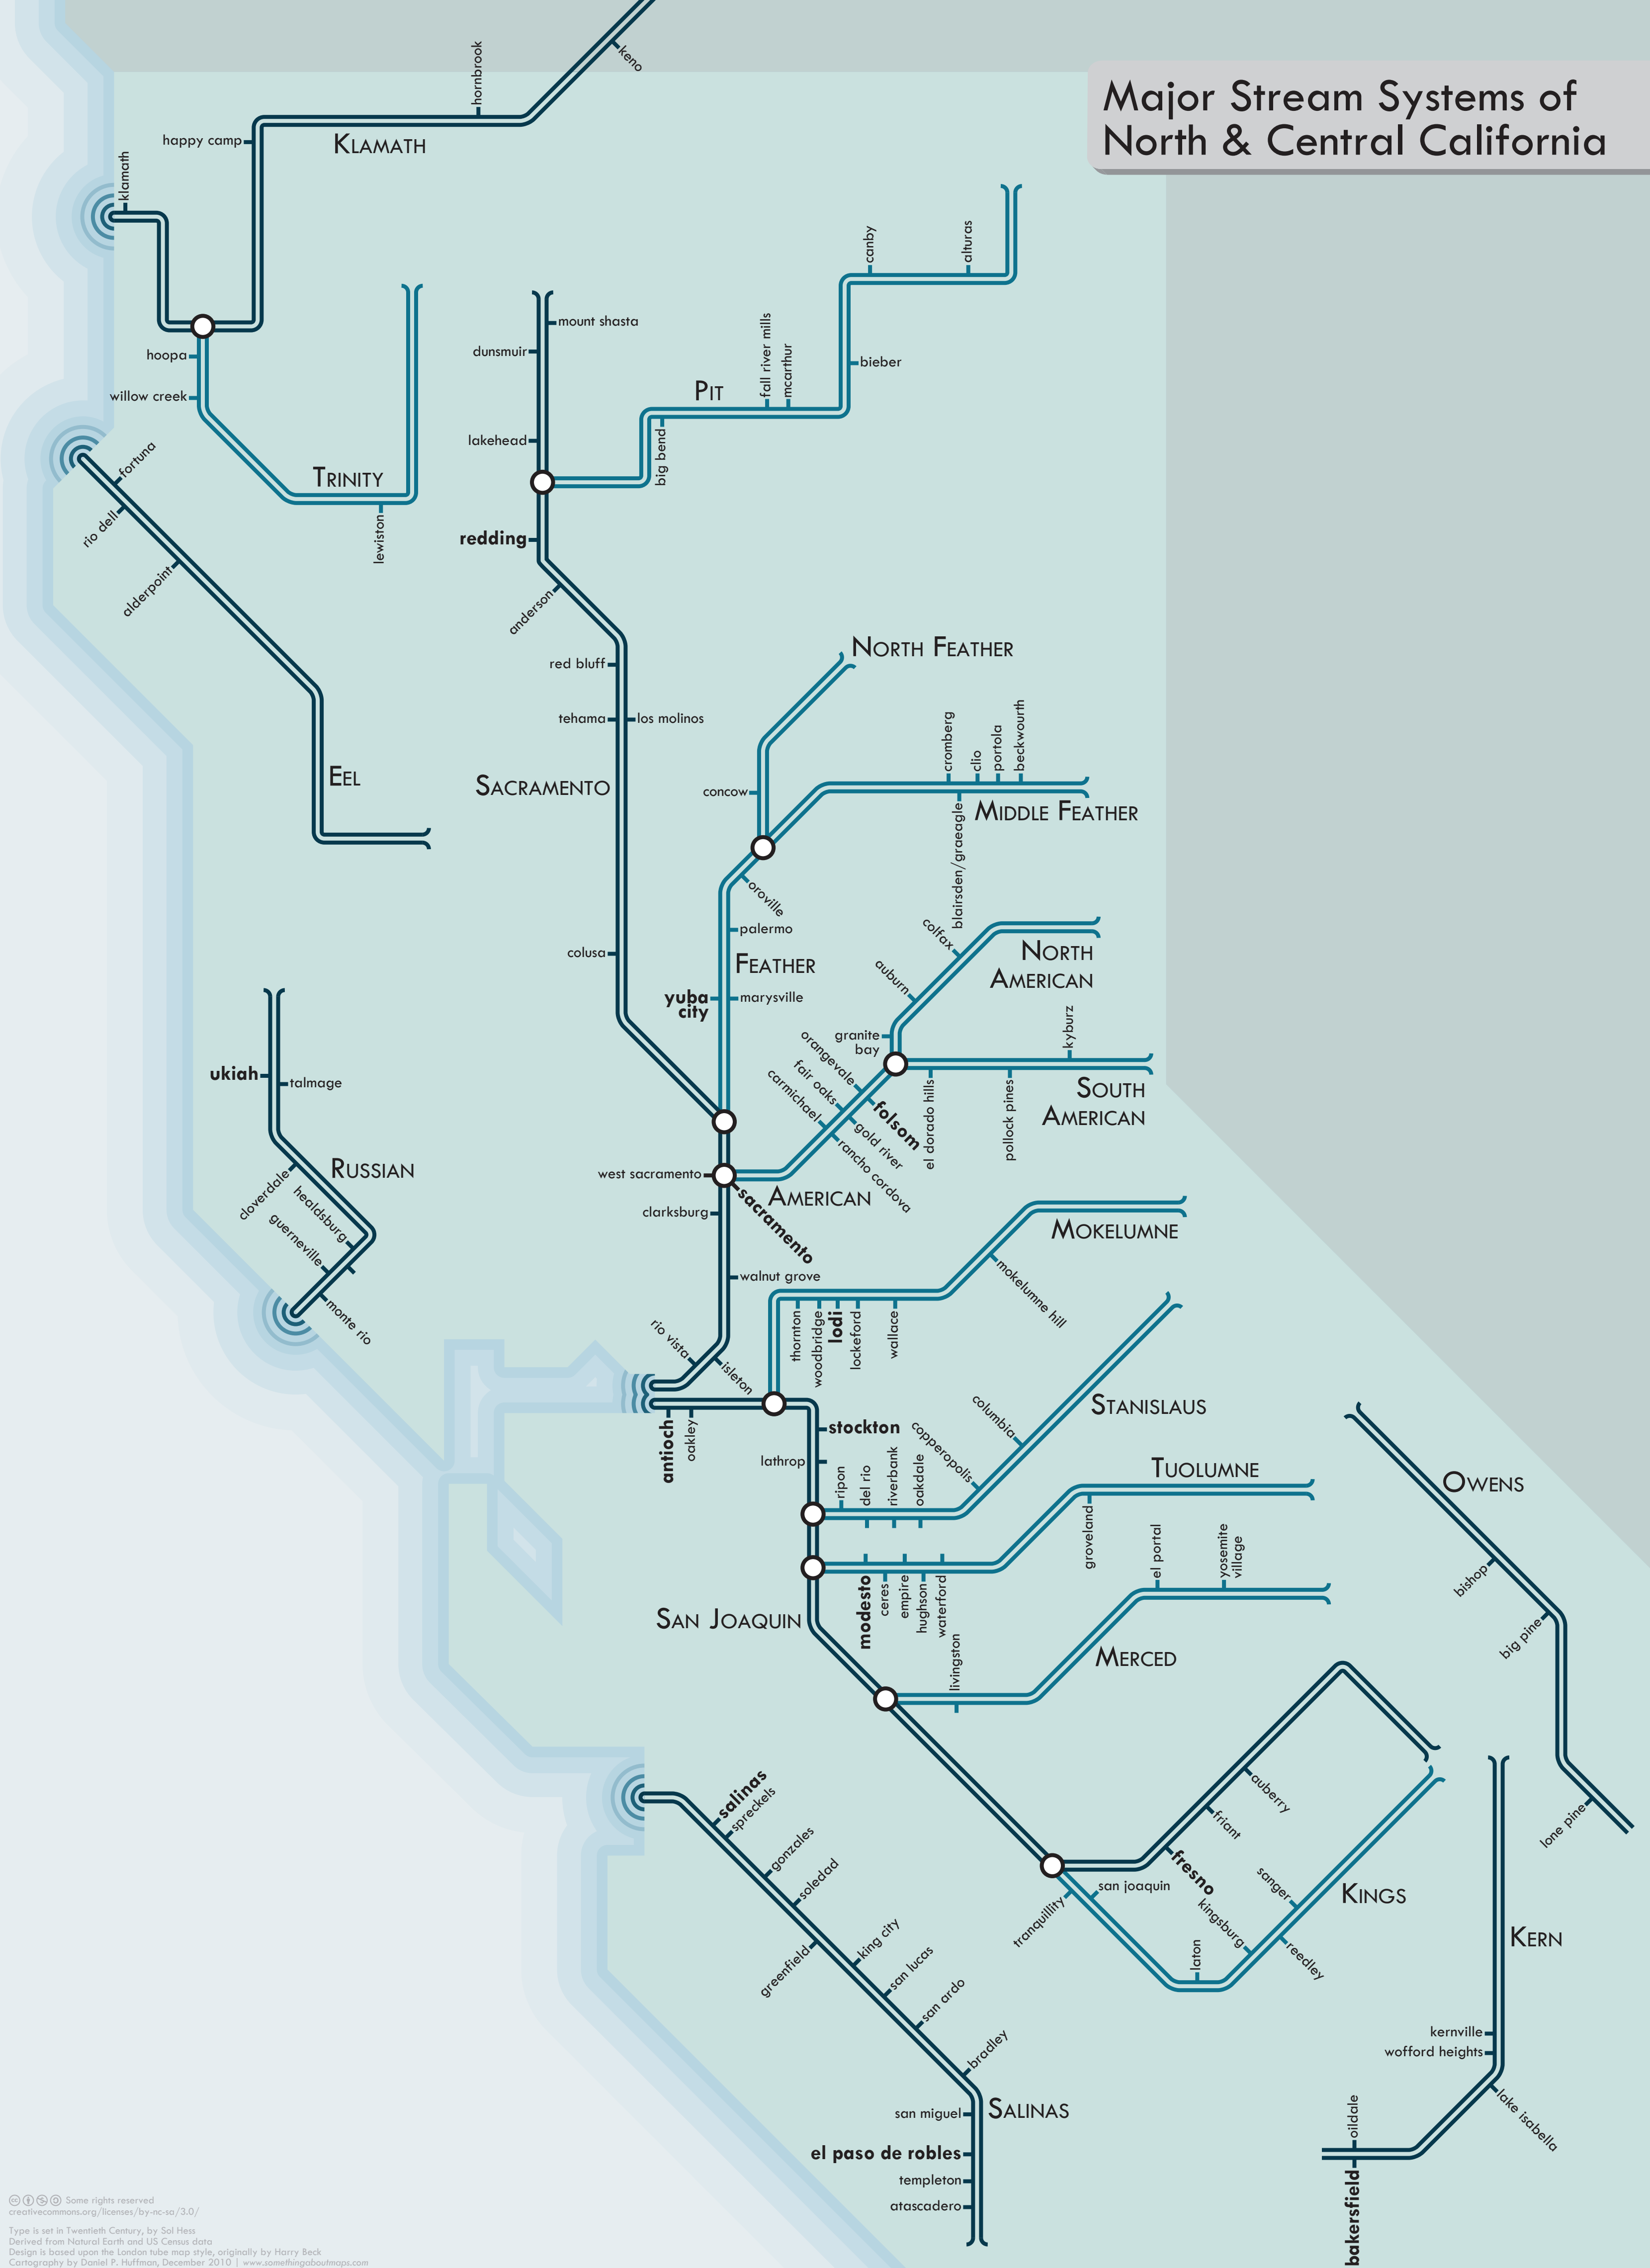

Major Stream Systems of North & Central California

© 2010 Some rights reserved
 creativecommons.org/licenses/by-nc-sa/3.0/
 Type is set in Twentieth Century, by Sol Hess
 Derived from Natural Earth and US Census data
 Design is based upon the London tube map style, originally by Harry Beck
 Cartography by Daniel P. Huffman, December 2010 | www.somethingaboutmaps.com